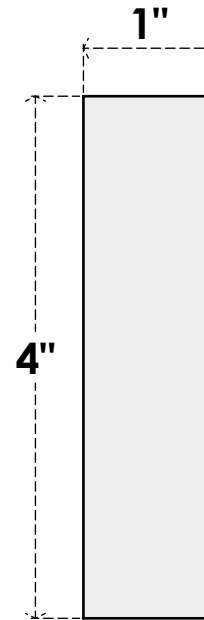

ROSP040X040X100SDG02

4"W X 4"H X 1"P STANDARD SEDGWICK BULLSEYE ROSETTE WITH SQUARE EDGE, ARCHITECTURAL GRADE PVC

FRONT

SIDE

EKENA MILLWORK
2300 WEST MAIN ST.
CLARKSVILLE, TX 75426
TOLL FREE: 866-607-0453
WWW.EKENAMILLWORK.COM

NOTES

1. INSTALLATION TO BE COMPLETED IN ACCORDANCE WITH MANUFACTURER'S SPECIFICATIONS.
2. DRAWING MAY NOT BE TO SCALE
3. THIS DRAWING IS INTENDED FOR DESIGN AND PLANNING PURPOSES ONLY.
4. ALL INFORMATION CONTAINED HEREIN WAS CURRENT AT THE TIME OF DEVELOPMENT BUT MUST BE REVIEWED AND APPROVED BY THE PRODUCT MANUFACTURER TO BE CONSIDERED ACCURATE.
5. ARCHITECTURAL GRADE PVC PRODUCTS ARE MADE FROM EXPANDED CELLULAR PVC AND COME NATURALLY WHITE BUT MAY BE PAINTED