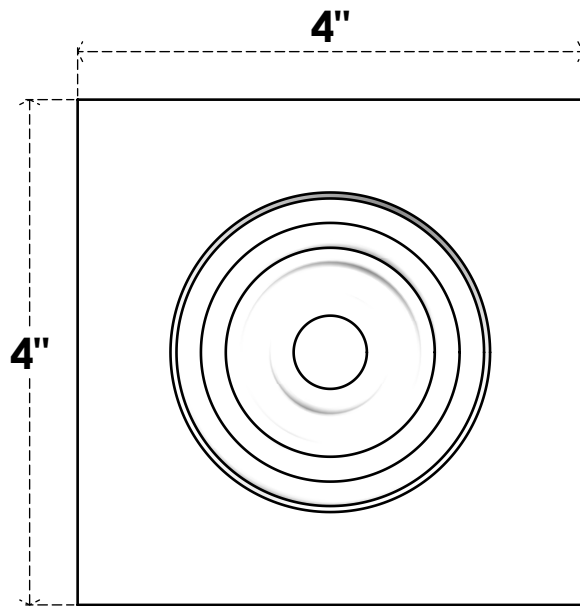

ROSP040X040X100SDG02

4"W X 4"H X 1"P STANDARD SEDGWICK BULLSEYE ROSETTE WITH SQUARE EDGE, ARCHITECTURAL GRADE PVC

FRONT

SIDE

EKENA MILLWORK
2300 WEST MAIN ST.
CLARKSVILLE, TX 75426
TOLL FREE: 866-607-0453
WWW.EKENAMILLWORK.COM